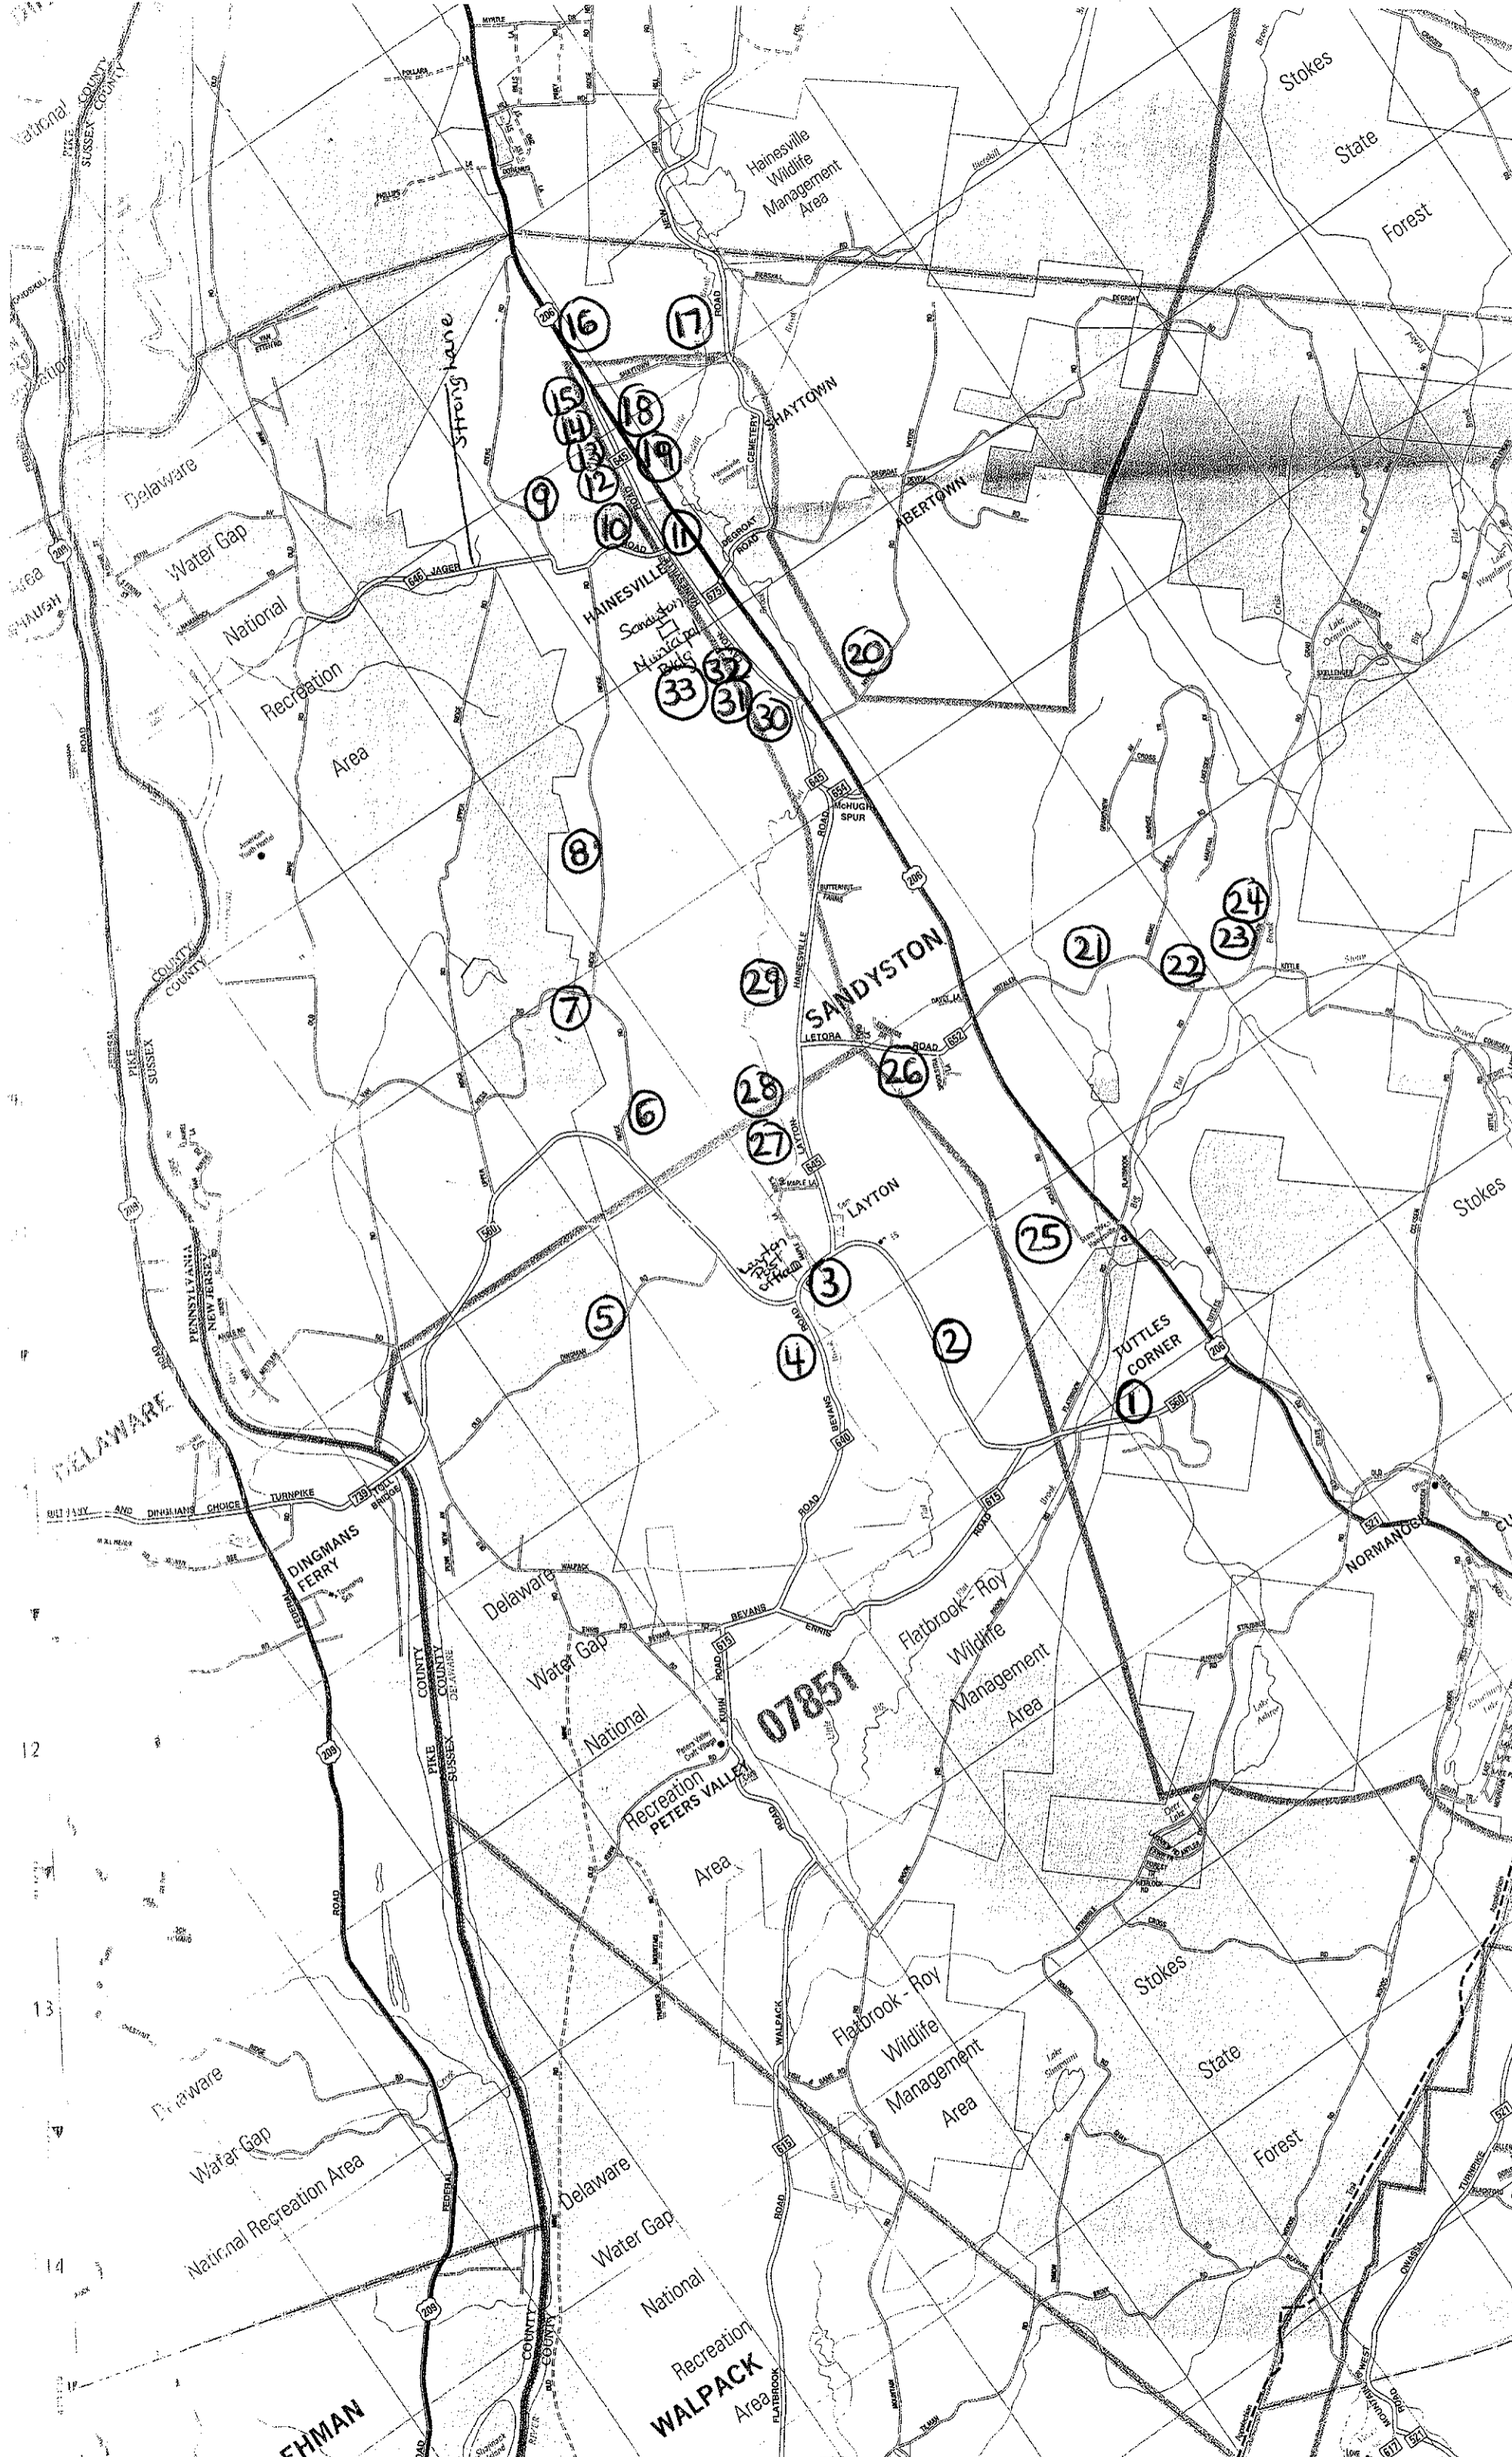

16

17

15

18

14

19

13

20

12

21

11

22

10

23

9

24

8

25

7

26

6

27

5

28

4

29

3

30

2

31

1

32

33

07851

12
13
14

EHMAN

WALPACK

Stokes State Forest

Delaware Water Gap National Recreation Area

HAINESVILLE

SANDYSTON

TUTTLE CORNER

PETERS VALLEY

Flatbrook - Roy Wildlife Management Area

Flatbrook - Roy Wildlife Management Area

Delaware Water Gap National Recreation Area

Delaware Water Gap National Recreation Area

Stokes State Forest

NORMANSDALE

TURNBULL

671 64